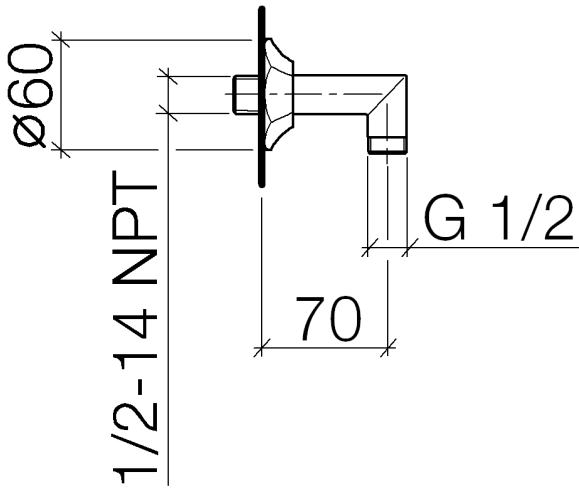

28 450 370

- 1/2" shower outlet
- rosette Ø 60 mm
- 1/2" connection

Intrinsic protection against back flow.

	Platinum	28 450 370-08
	Chrome	28 450 370-00
	Chrome	28 450 370-00 0010
	Brushed Platinum	28 450 370-06
	Brushed Platinum	28 450 370-06 0010
	Platinum	28 450 370-08 0010
	Durabass (23kt Gold)	28 450 370-09
	Durabass (23kt Gold)	28 450 370-09 0010
	Brushed Durabass (23kt Gold)	28 450 370-28
	Brushed Durabass (23kt Gold)	28 450 370-28 0010
	Brushed Dark Platinum	28 450 370-99
	Brushed Dark Platinum	28 450 370-99 0010

**Recommended miscellaneous**

- Concealed wall elbow -** 35 085 970 90
- max. recess depth 163 mm
  - min. recess depth 90 mm

28 450 370

Flow rate chart

Certificates

Belgaqua\_21-381-  
27\_7.

28 450 370

### Spare parts list

No.	Item Number	Name	Quantity used	Delivery time
1	09 27 37 003-08	rosette	1	40
2	90 14 10 026 00 90	seal	1	2
3	09 11 03 021-08	connection	1	40
4	90 23 01 040 00 90	back-flow preventer	1	2