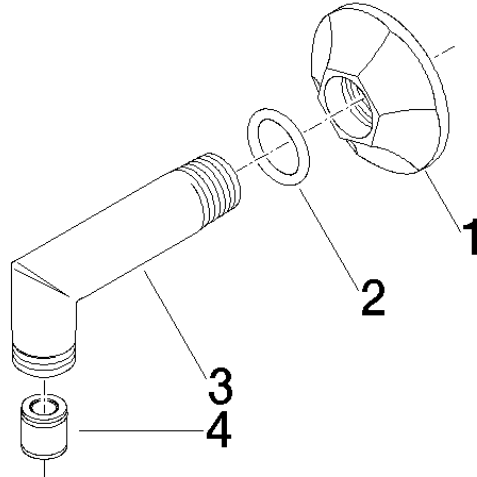

28 450 370

- 1/2" shower outlet
- rosette Ø 60 mm
- 1/2" connection

Intrinsic protection against back flow.

	Platinum	28 450 370-08
	Chrome	28 450 370-00
	Chrome	28 450 370-00 0010
	Brushed Platinum	28 450 370-06
	Brushed Platinum	28 450 370-06 0010
	Platinum	28 450 370-08 0010
	Durabass (23kt Gold)	28 450 370-09
	Durabass (23kt Gold)	28 450 370-09 0010
	Brushed Durabass (23kt Gold)	28 450 370-28
	Brushed Durabass (23kt Gold)	28 450 370-28 0010
	Brushed Dark Platinum	28 450 370-99
	Brushed Dark Platinum	28 450 370-99 0010

**Recommended miscellaneous**

- Concealed wall elbow -** 35 085 970 90
- max. recess depth 163 mm
  - min. recess depth 90 mm

28 450 370

Flow rate chart

Certificates

Belgaqua\_21-381-  
27\_7.

28 450 370

### Spare parts list

No.	Item Number	Name	Quantity used	Delivery time
1	09 27 37 003-08	rosette	1	40
2	90 14 10 026 00 90	seal	1	2
3	09 11 03 021-08	connection	1	40
4	90 23 01 040 00 90	back-flow preventer	1	2